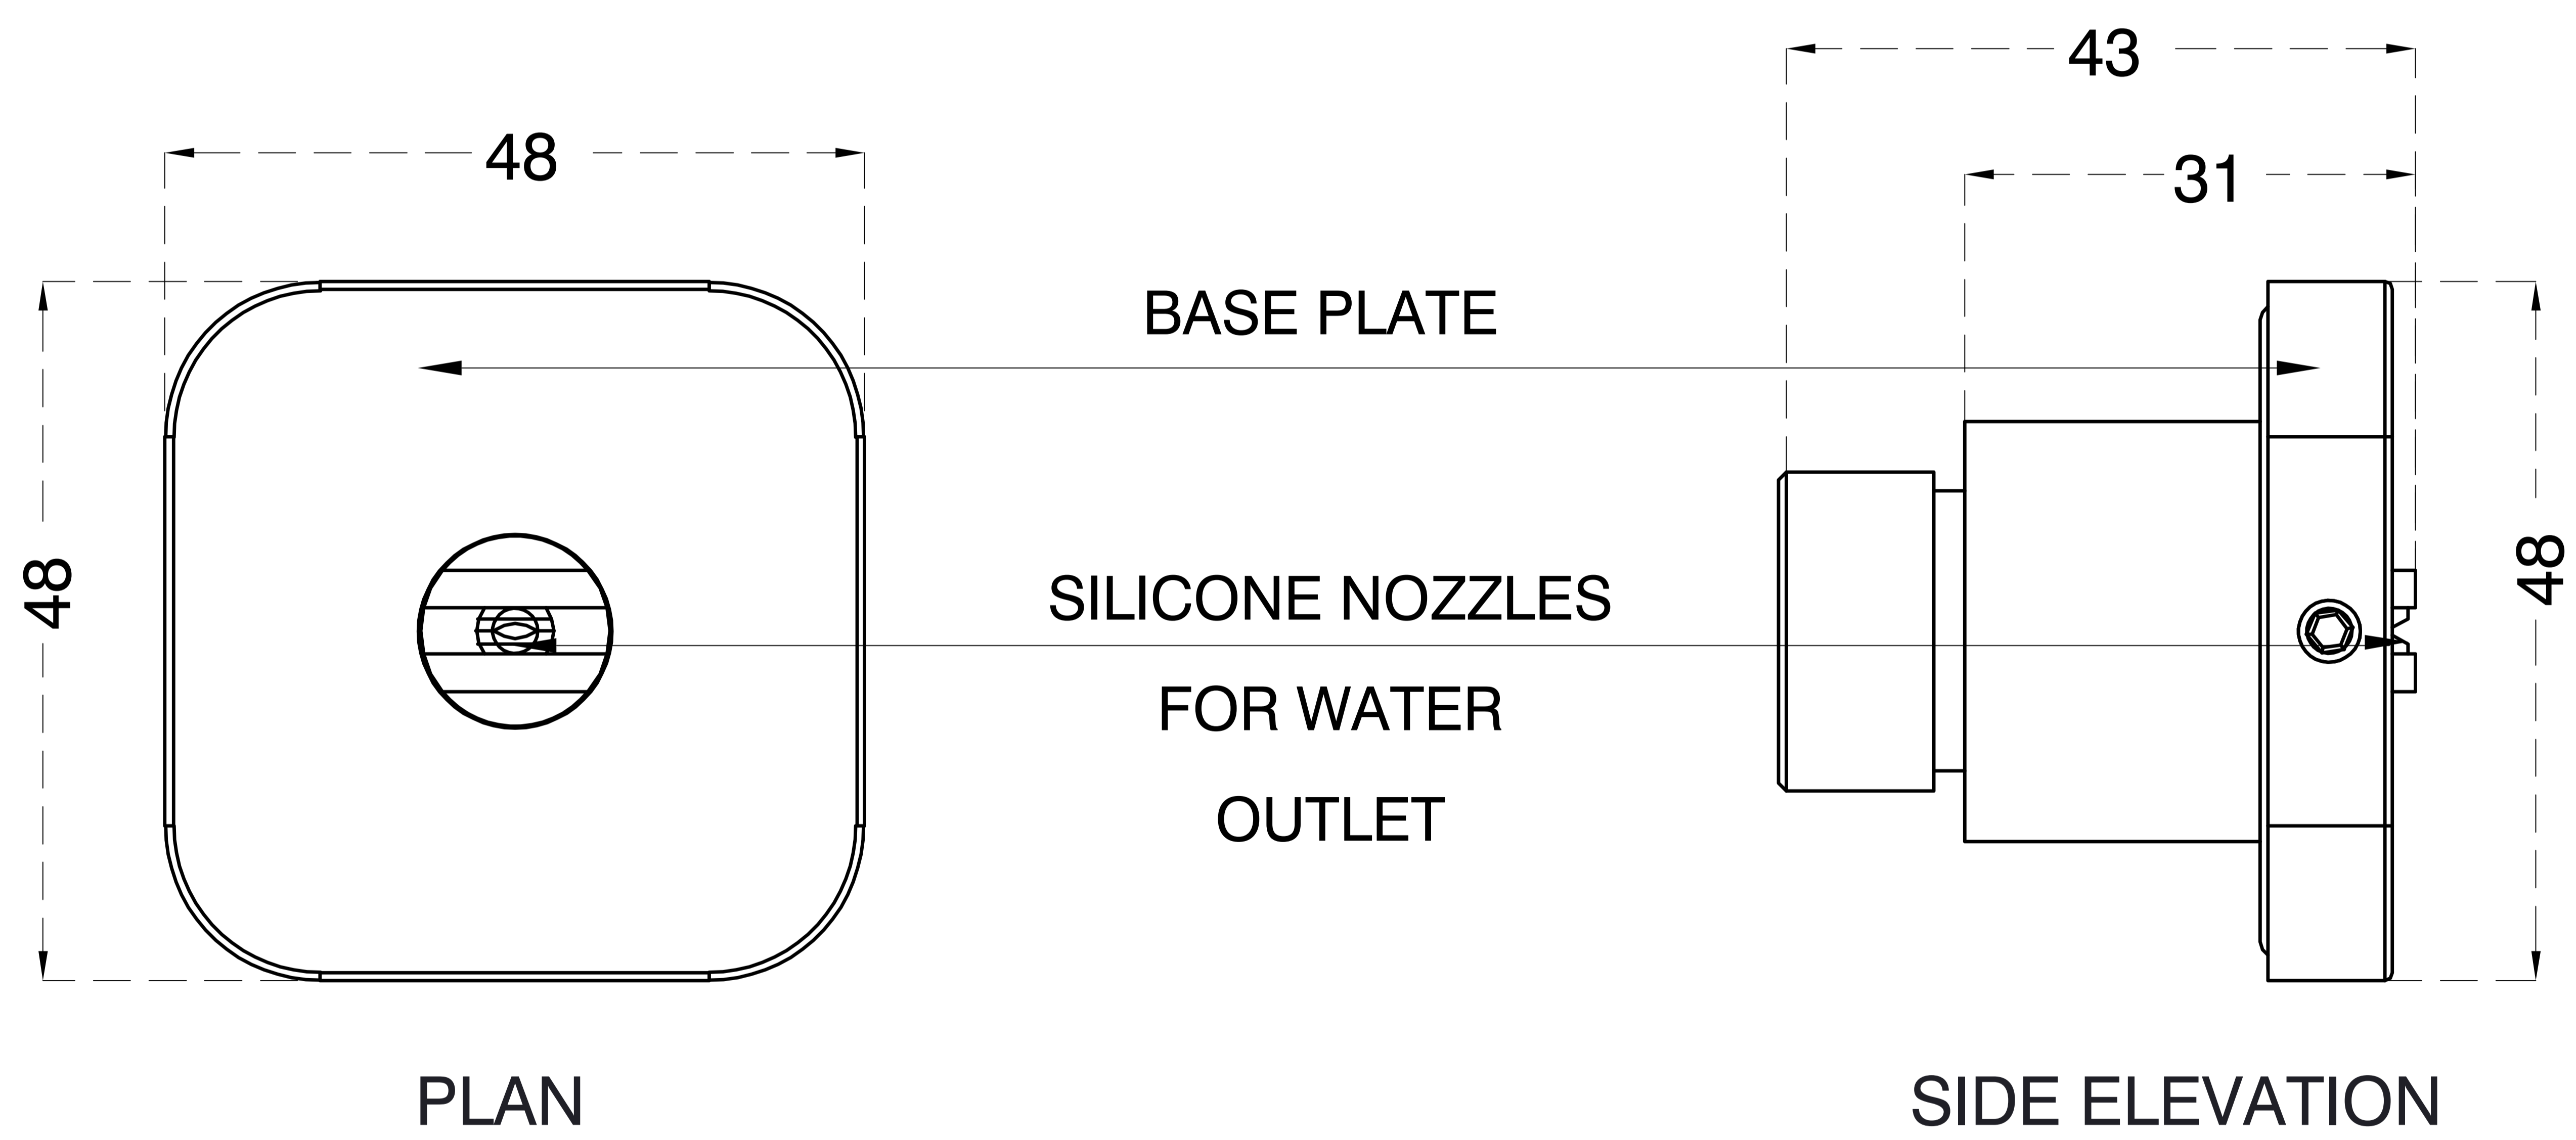

Exposed- Body Mist

Product Code : 1435

Technical Drawing

All dimension are in **mm**